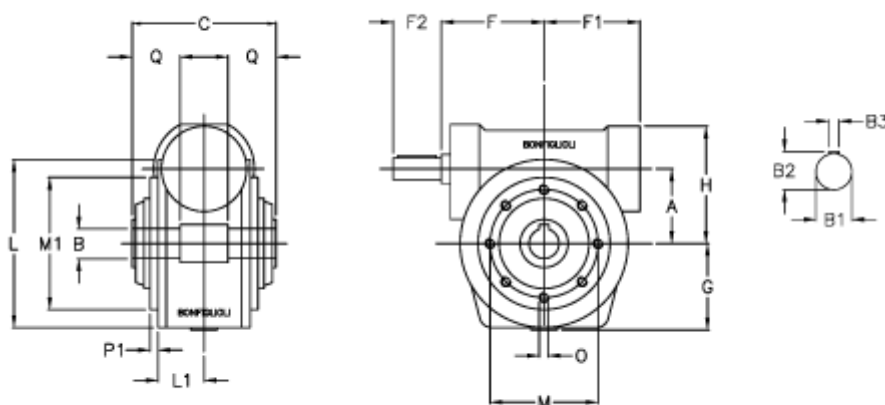

Article number: 3901185030700

Description: Worm gear with solid input shaft
VF 185P-30-HS

Measures

a	= 185.4	F1 = 205	O = 22
B	= 60	F2 = 70	P1 = 4.0
B1	= 40	g = 203	Q = 65.0
B2	= 43.0	H = 267	
B3	= 12	L = 300.0	
C	= 190	L1 = 91.0	
Description	= VF 185P-xx-HS	m = 265	
F	= 214.5	M1 = 230	